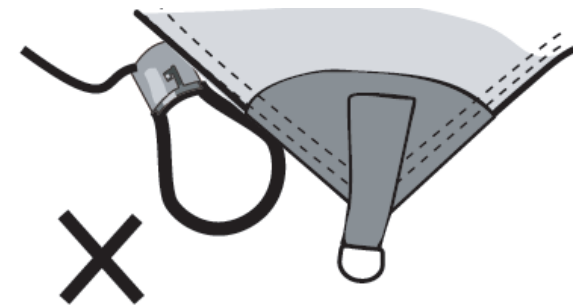

# PREVENTION

NO open fires or bare flames  
inside tents

- Candles must be placed in lamps or in jars

Never leave a candle lit while sleeping or  
when leaving the tent.

- Tents walls must be a minimum of 16 feet apart.

- Stoves must not touch tent walls.
- Chimneys should go through a solid wall or through a fire-proof plate.

- Do not smoke inside tents.

Electric light bulbs must be at least 6 inches  
from the tent canvas.