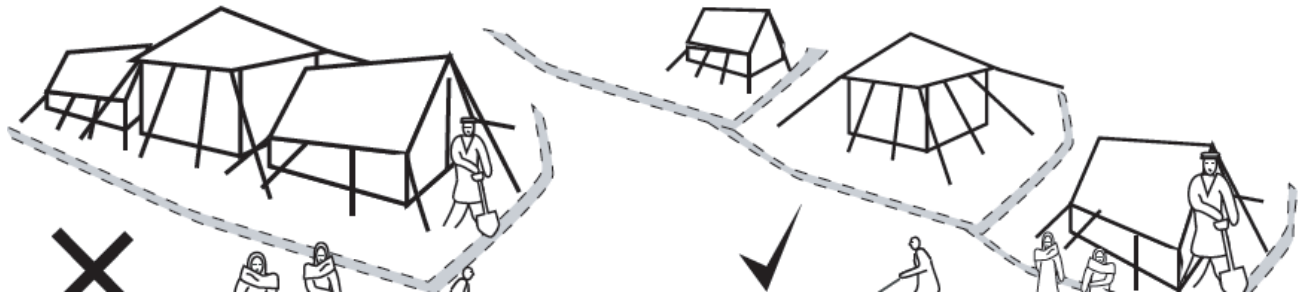

# PREVENTION

NO open fires or bare flames  
inside tents

- Candles must be placed in lamps or in jars

Never leave a candle lit while sleeping or  
when leaving the tent.

- Tents walls must be a minimum of 16 feet apart.

- Stoves must not touch tent walls.
- Chimneys should go through a solid wall or through a fire-proof plate.

- Do not smoke inside tents.

Electric light bulbs must be at least 6 inches  
from the tent canvas.