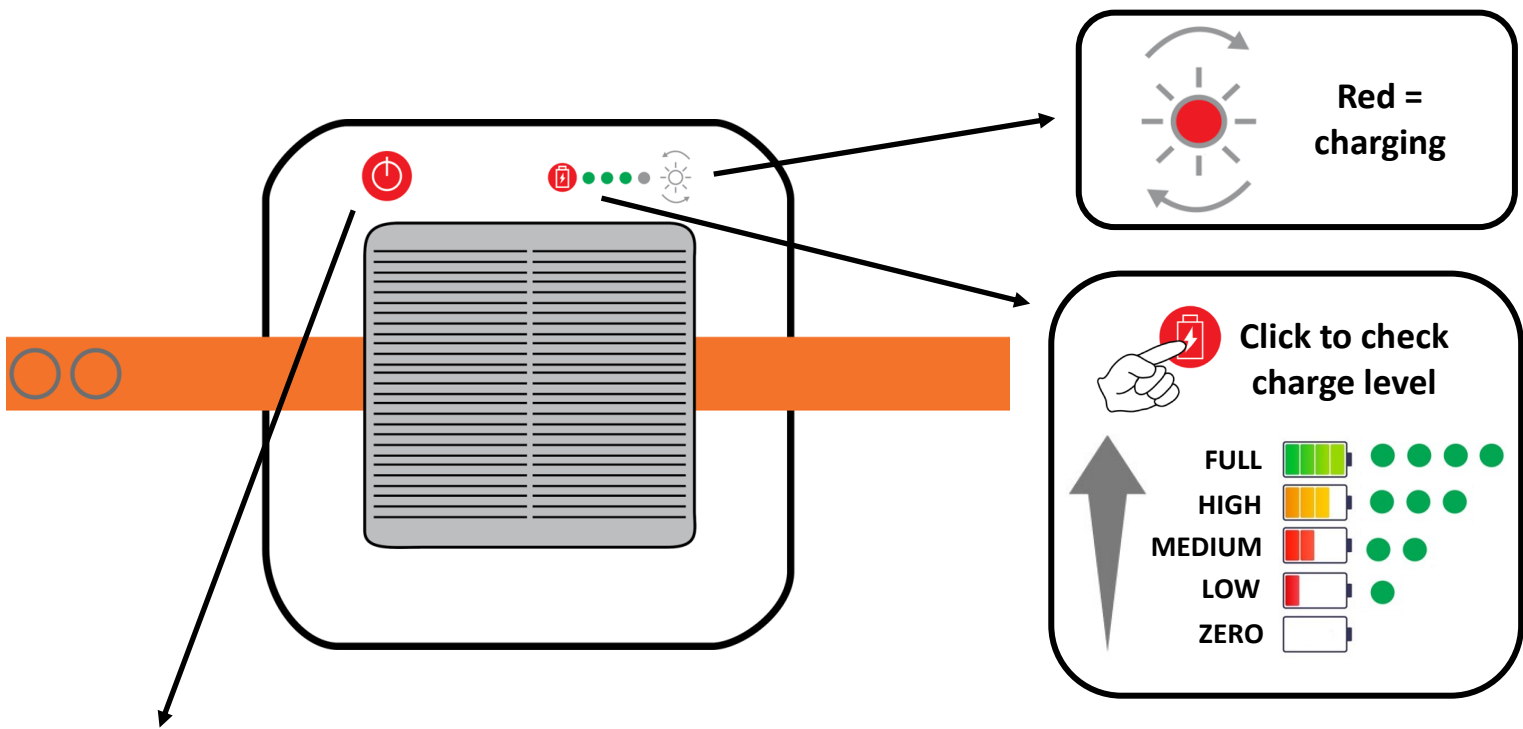

✗ Do not burn