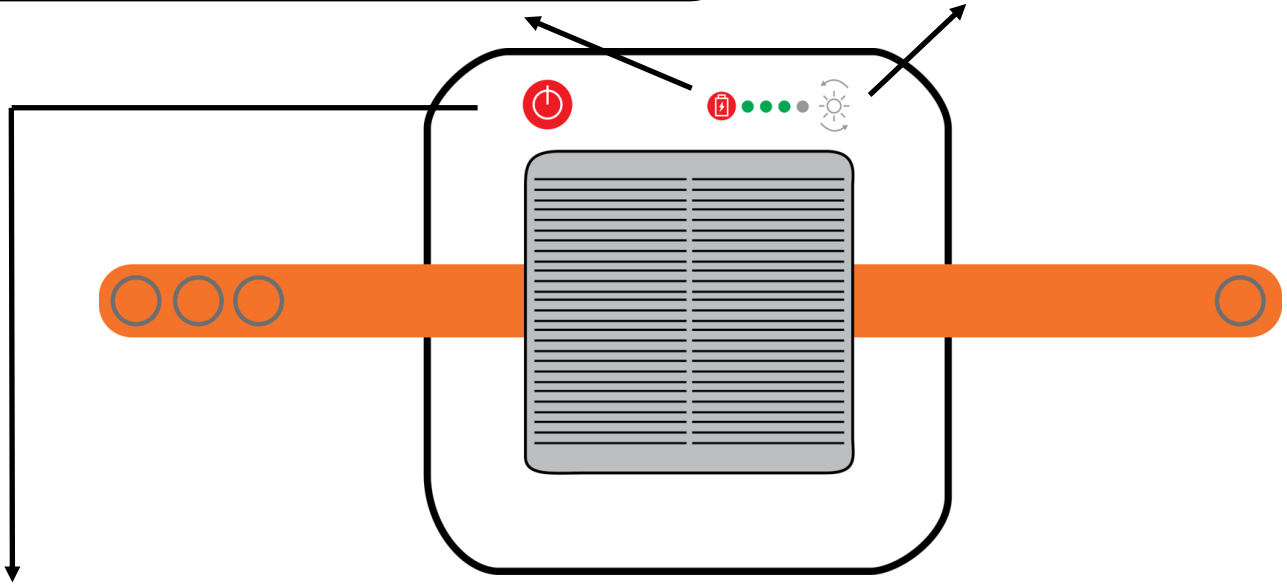

SOLAR LIGHT INSTRUCTIONS

ShelterBox

Rotary

✓ Inflate

✓ Charge outside during the day

✓ Waterproof

✗ Do not burn

Click to check charge level

FULL 5 dots
HIGH 4 dots
MEDIUM 3 dots
LOW 2 dots
ZERO 0 dots

Red = charging

Press ON/OFF

18 HRS **CLICK X 1**

12 HRS **CLICK X 2**

6 HRS **CLICK X 3**

3 HRS **CLICK X 4**

FLASH **CLICK X 5**